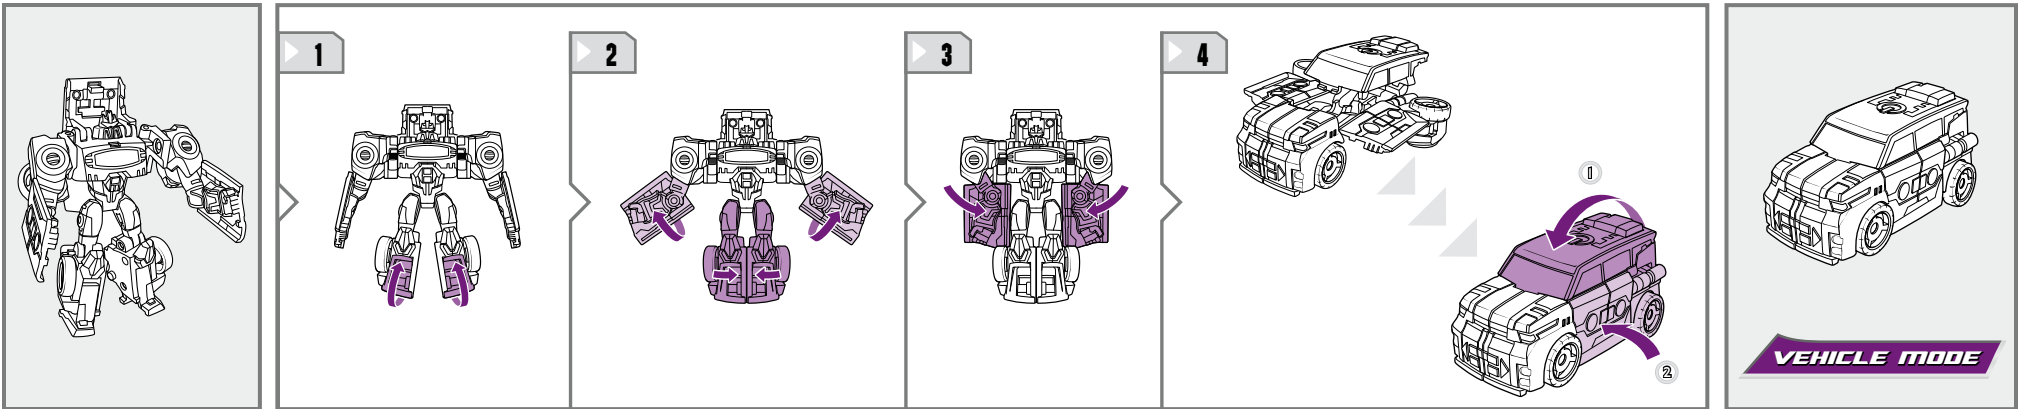

CHANGING TO VEHICLE